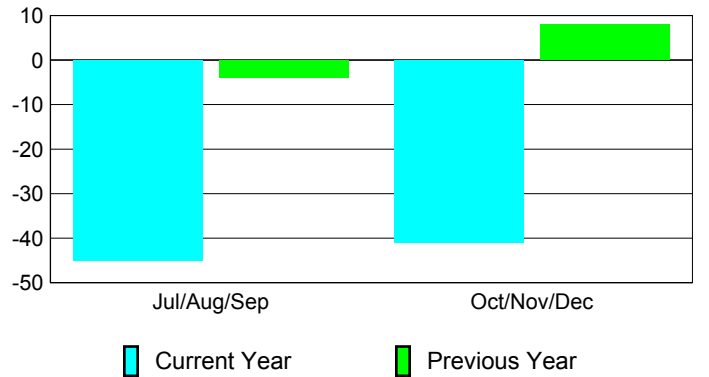

Comparison of Membership Gain/Loss

Current Year Compared to the Previous Year