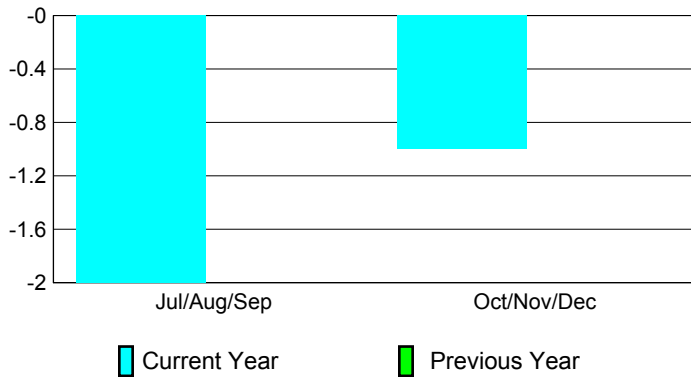

Club Results 2010-2011

Goal, New, Dropped, Gain/Loss

Comparison of Club Gain/Loss

Current Year Compared to the Previous Year

YTD Status Quo Clubs 2010-2011

Status Quo Clubs Compared to Status Quo Members

MEMBERSHIP