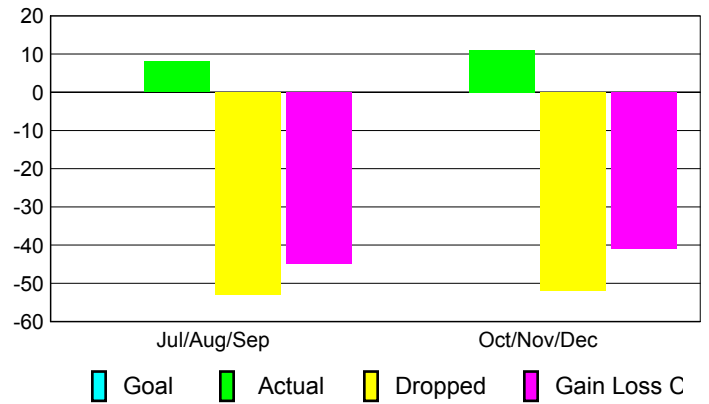

Membership Results 2010-2011

Goal, New, Dropped, Gain/Loss