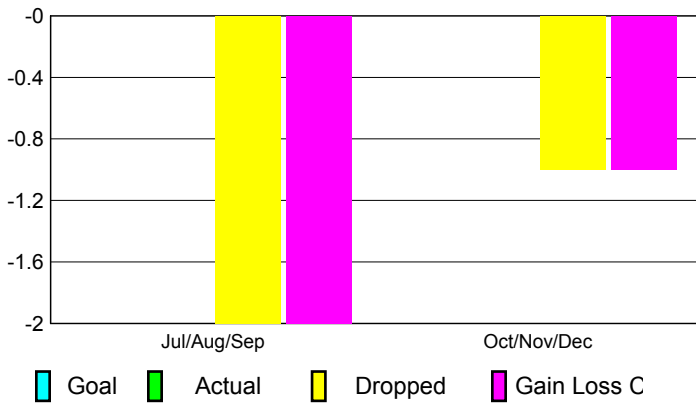

2010-2011 GMT Reports for District (or Undistricted) **District 115CN**

GMT: HOWARD PATRICK LEE

Location: PORTUGAL

GMT CA: 4

CLUBS

Club Results
2010-2011

Clubs
2009-2010

Month	New Club Goal	Actual New Clubs	Actual Dropped Clubs	Gain/ Loss of Clubs	Gain/ Loss of Clubs
Jul/Aug/Sep	0	0	-2	-2	0
Oct/Nov/Dec	0	0	-1	-1	0
Totals	0	0	-3	-3	0

Club Results 2010-2011

Goal, New, Dropped, Gain/Loss

Comparison of Club Gain/Loss

Current Year Compared to the Previous Year

YTD Status Quo Clubs 2010-2011

Status Quo Clubs Compared to Status Quo Members

MEMBERSHIP